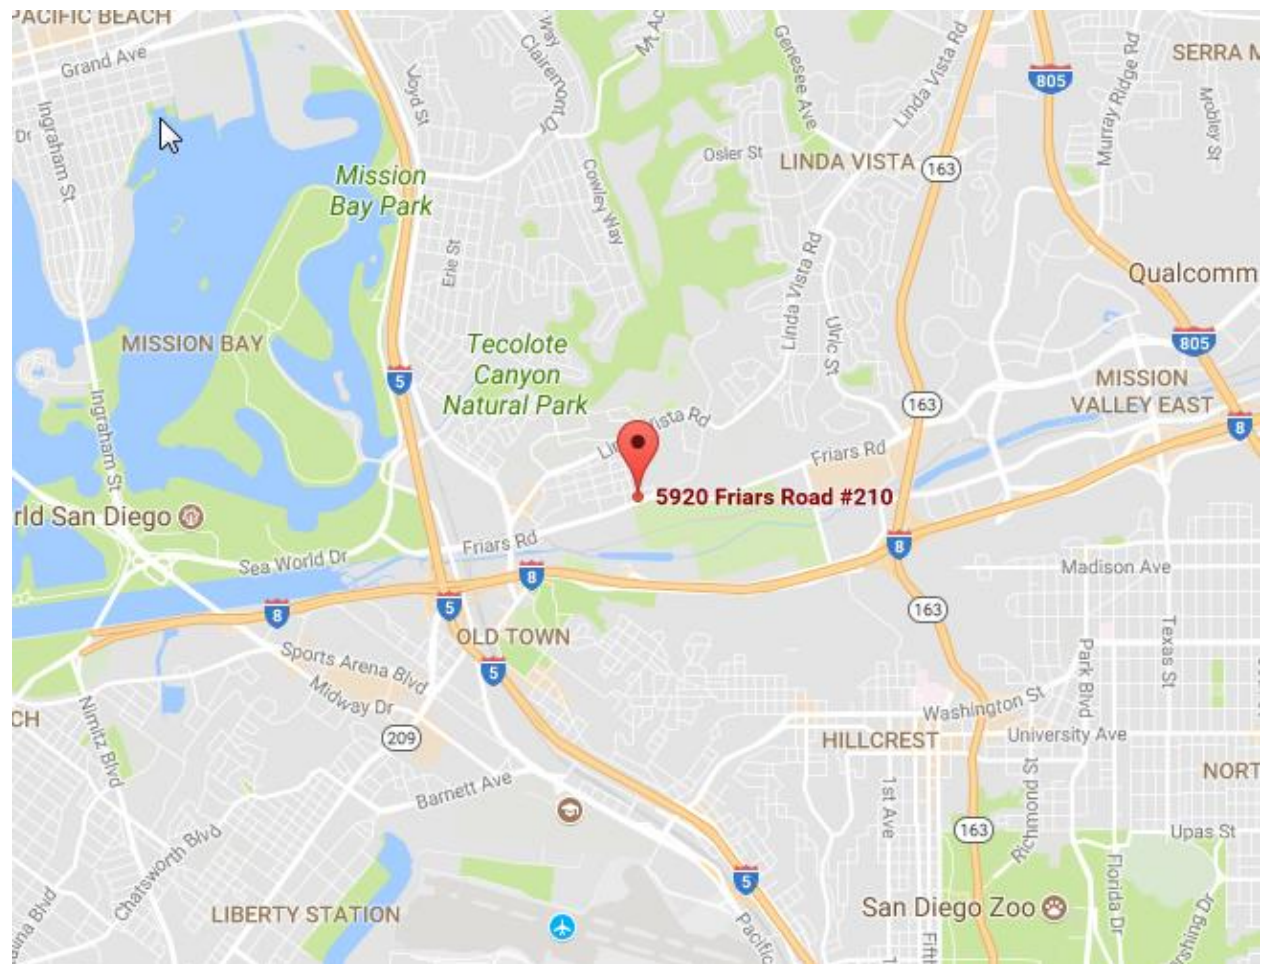

The office is conveniently located in Mission Valley, just a short distance west of the Fashion Valley Shopping Center, in the "shadow" of the University of San Diego.

### Driving Directions:

**From Interstate 5**, take the Sea World Drive/Tecolote Road exit (#21).

- Head west on Sea World Drive.
- Turn left onto Friars Road and proceed for 1.3 miles. Look for the two-story brick building on the left, at the corner of Goshen Street.
- Turn left into the parking lot of **Park Place Plaza** at 5920 Friars Road.

- Take the outside stairwell to the second floor and proceed to Suite 210.
- From Route 163**, take the Friars Road exit and head west, past the Fashion Valley Shopping Center on your left.
- After approximately one mile, just past the traffic light at Via Las Cumbres (Del Mesa convenience store is at the corner), slow down and look for the two-story brick building on the right.
  - Turn into the parking lot behind **Park Place Plaza** at 5920 Friars Road.
- Elevator access is available from the lower lobby and parking lot levels. Turn left when exiting the elevator and proceed almost to the end of the short hallway.